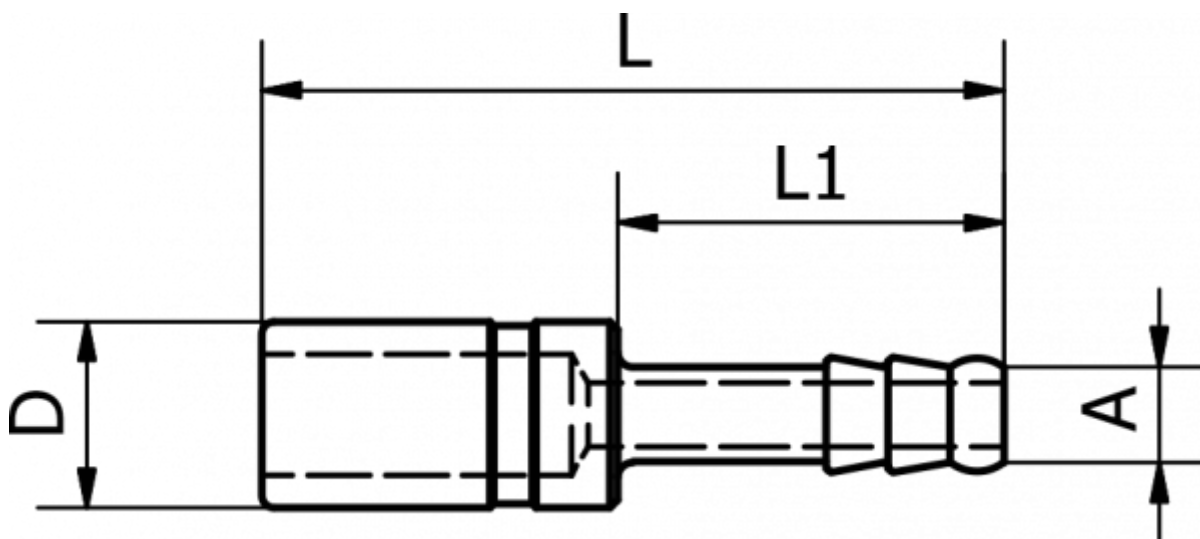

Article number: 58624306ST8

Description: Plug for coupling, w. stem $\varnothing 8$
NW 7.2, galvanised steel

Measures

A (mm) = $\varnothing 8$

D (mm) = 12

L (mm) = 48

L1 (mm) = 25